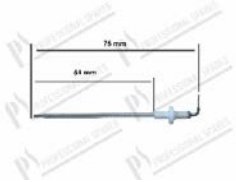

Level probe Ø 2,5x51 mm
ceramic flange L=24.5 mm - Ltot=75 mm

Electrolux 002632

435306